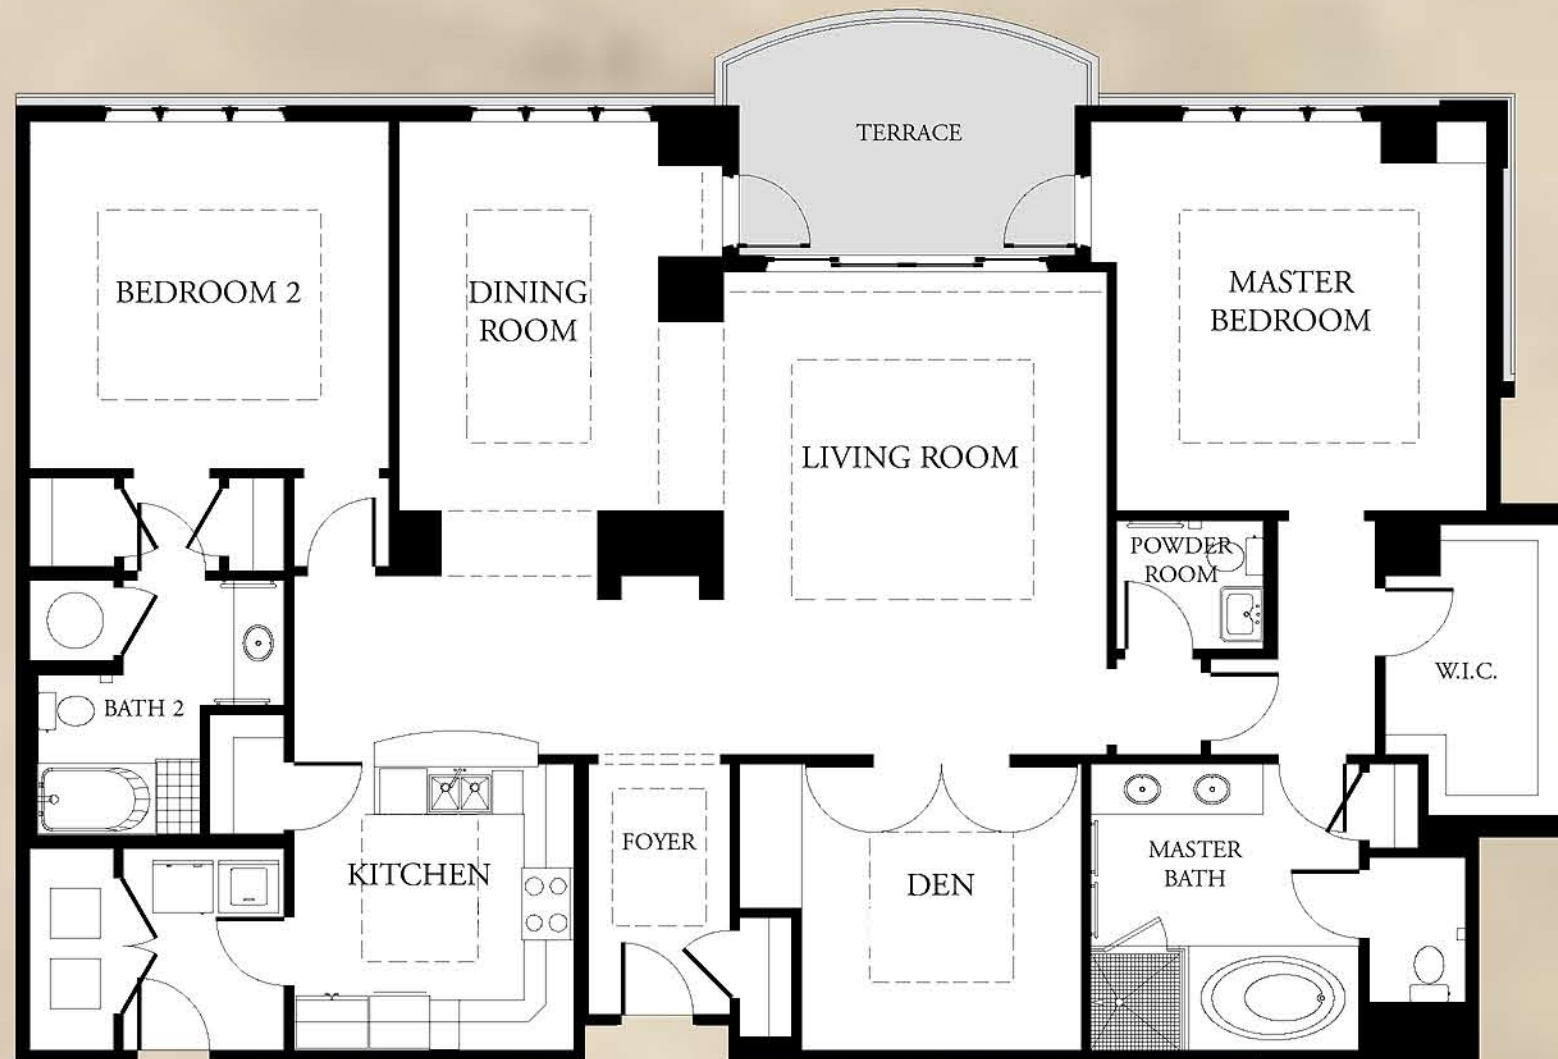

THE
ABERDEEN

The Glenmore
Residence

2 Bedroom 2-1/2 Bath + Den

2700 Paces Ferry Rd • Atlanta, GA 30339 • 770.435.6428 • www.aberdeenatl.com

All information is believed to be accurate but is not warranted.

All dimensions are approximate and may vary due to the uniqueness of the building. The developer reserves the right to alter and/or improve the product at any time.

Marketing floorplans are for demonstration purposes only and should not be relied upon as final building plans.