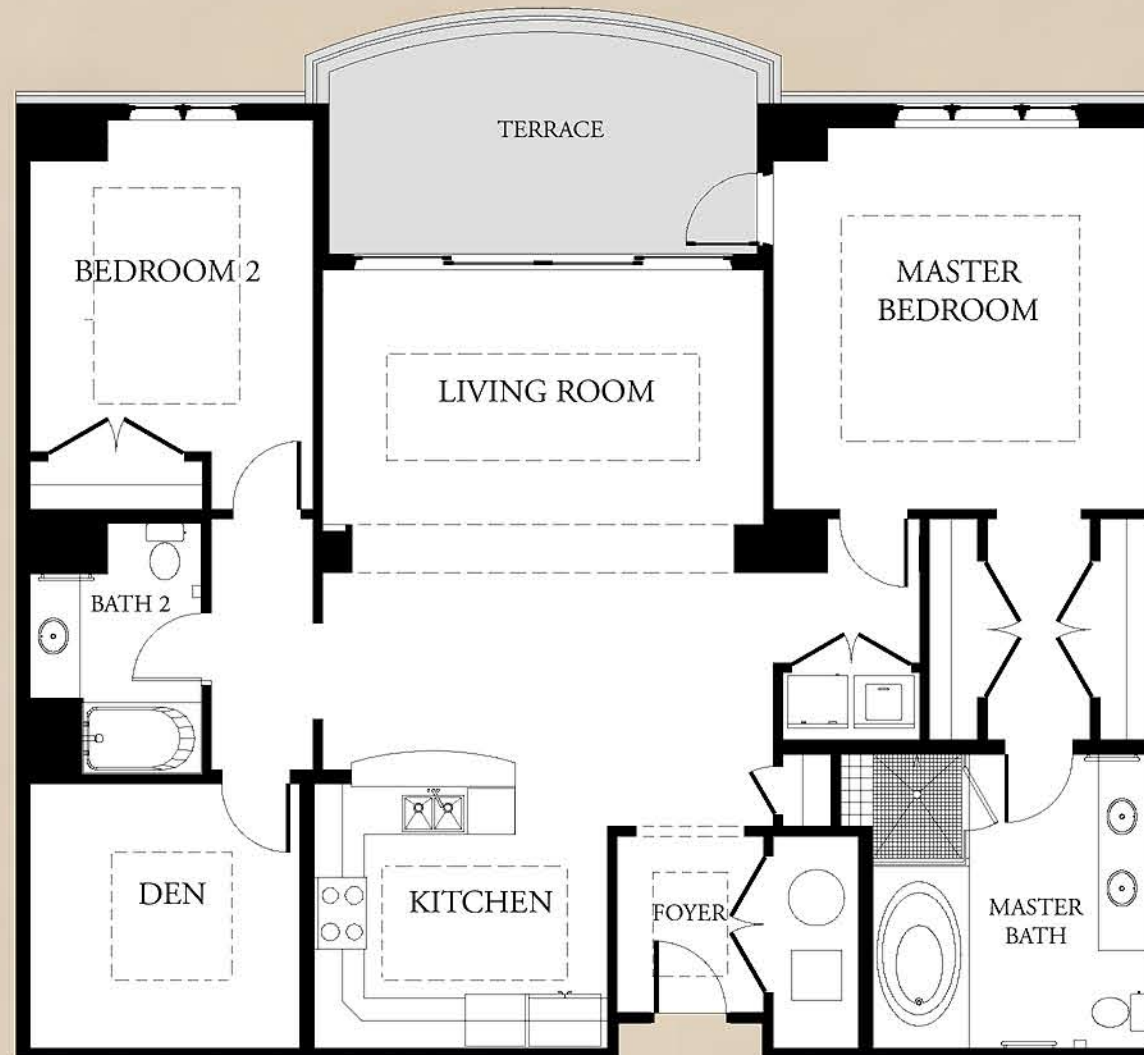

THE
ABERDEEN

The Selkirk
Residence
2 Bedroom 2 Bath + Den

2700 Paces Ferry Rd • Atlanta, GA 30339 • 770.435.6428 • www.aberdeentl.com

All information is believed to be accurate but is not warranted.

All dimensions are approximate and may vary due to the uniqueness of the building. The developer reserves the right to alter and/or improve the product at any time.

Marketing floorplans are for demonstration purposes only and should not be relied upon as final building plans.

This material shall not constitute a valid offer in any state where prior registration is required.