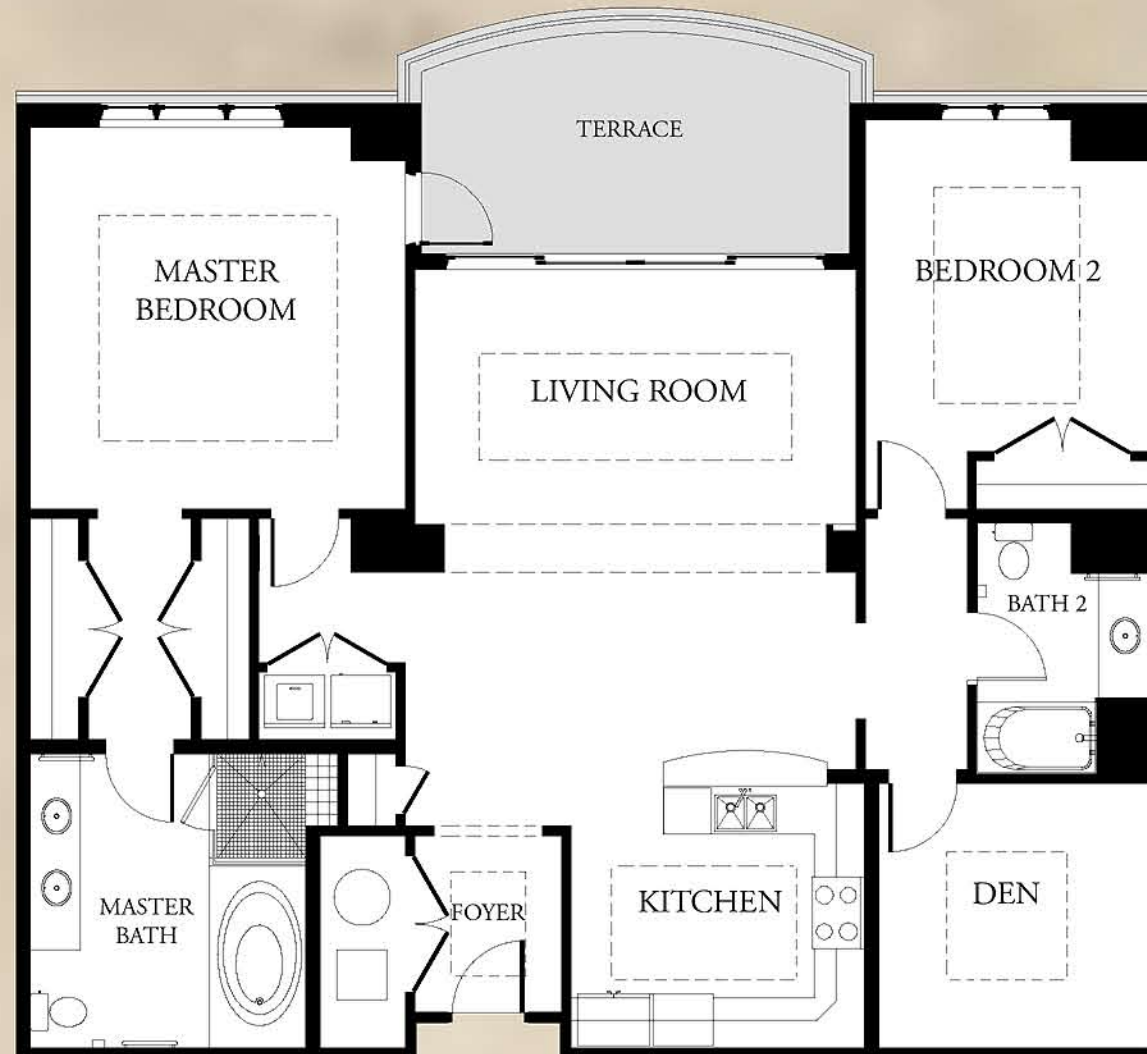

THE  
**ABERDEEN**

**The Buckhaven**  
Residence  
2 Bedroom 2 Bath + Den

2700 Paces Ferry Rd • Atlanta, GA 30339 • 770.435.6428 • [www.aberdeentl.com](http://www.aberdeentl.com)

All information is believed to be accurate but is not warranted.

All dimensions are approximate and may vary due to the uniqueness of the building. The developer reserves the right to alter and/or improve the product at any time.

Marketing floorplans are for demonstration purposes only and should not be relied upon as final building plans.