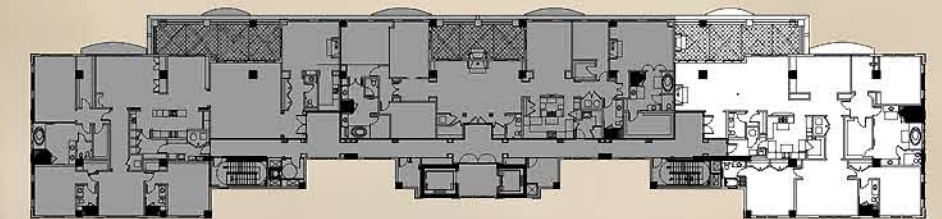

THE
A B E R D E E N

The Chester
Residence
3 Bedroom 3-1/2 Bath
+ Den

2700 Paces Ferry Rd • Atlanta, GA 30339 • 770.435.6428 • www.aberdeenatl.com

All information is believed to be accurate but is not warranted.

All dimensions are approximate and may vary due to the uniqueness of the building. The developer reserves the right to alter and/or improve the product at any time.

Marketing floorplans are for demonstration purposes only and should not be relied upon as final building plans.