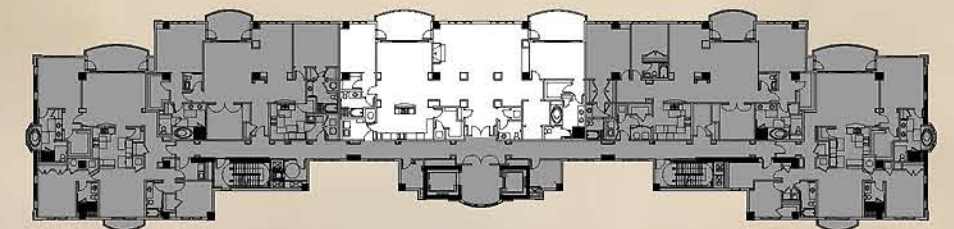

## The Melrose Residence 2 Bedroom 2-1/2 Bath + Studio

2700 Paces Ferry Rd • Atlanta, GA 30339 • 770.435.6428 • [www.aberdeenatl.com](http://www.aberdeenatl.com)

All information is believed to be accurate but is not warranted.

All dimensions are approximate and may vary due to the uniqueness of the building. The developer reserves the right to alter and/or improve the product at any time.

Marketing floorplans are for demonstration purposes only and should not be relied upon as final building plans.