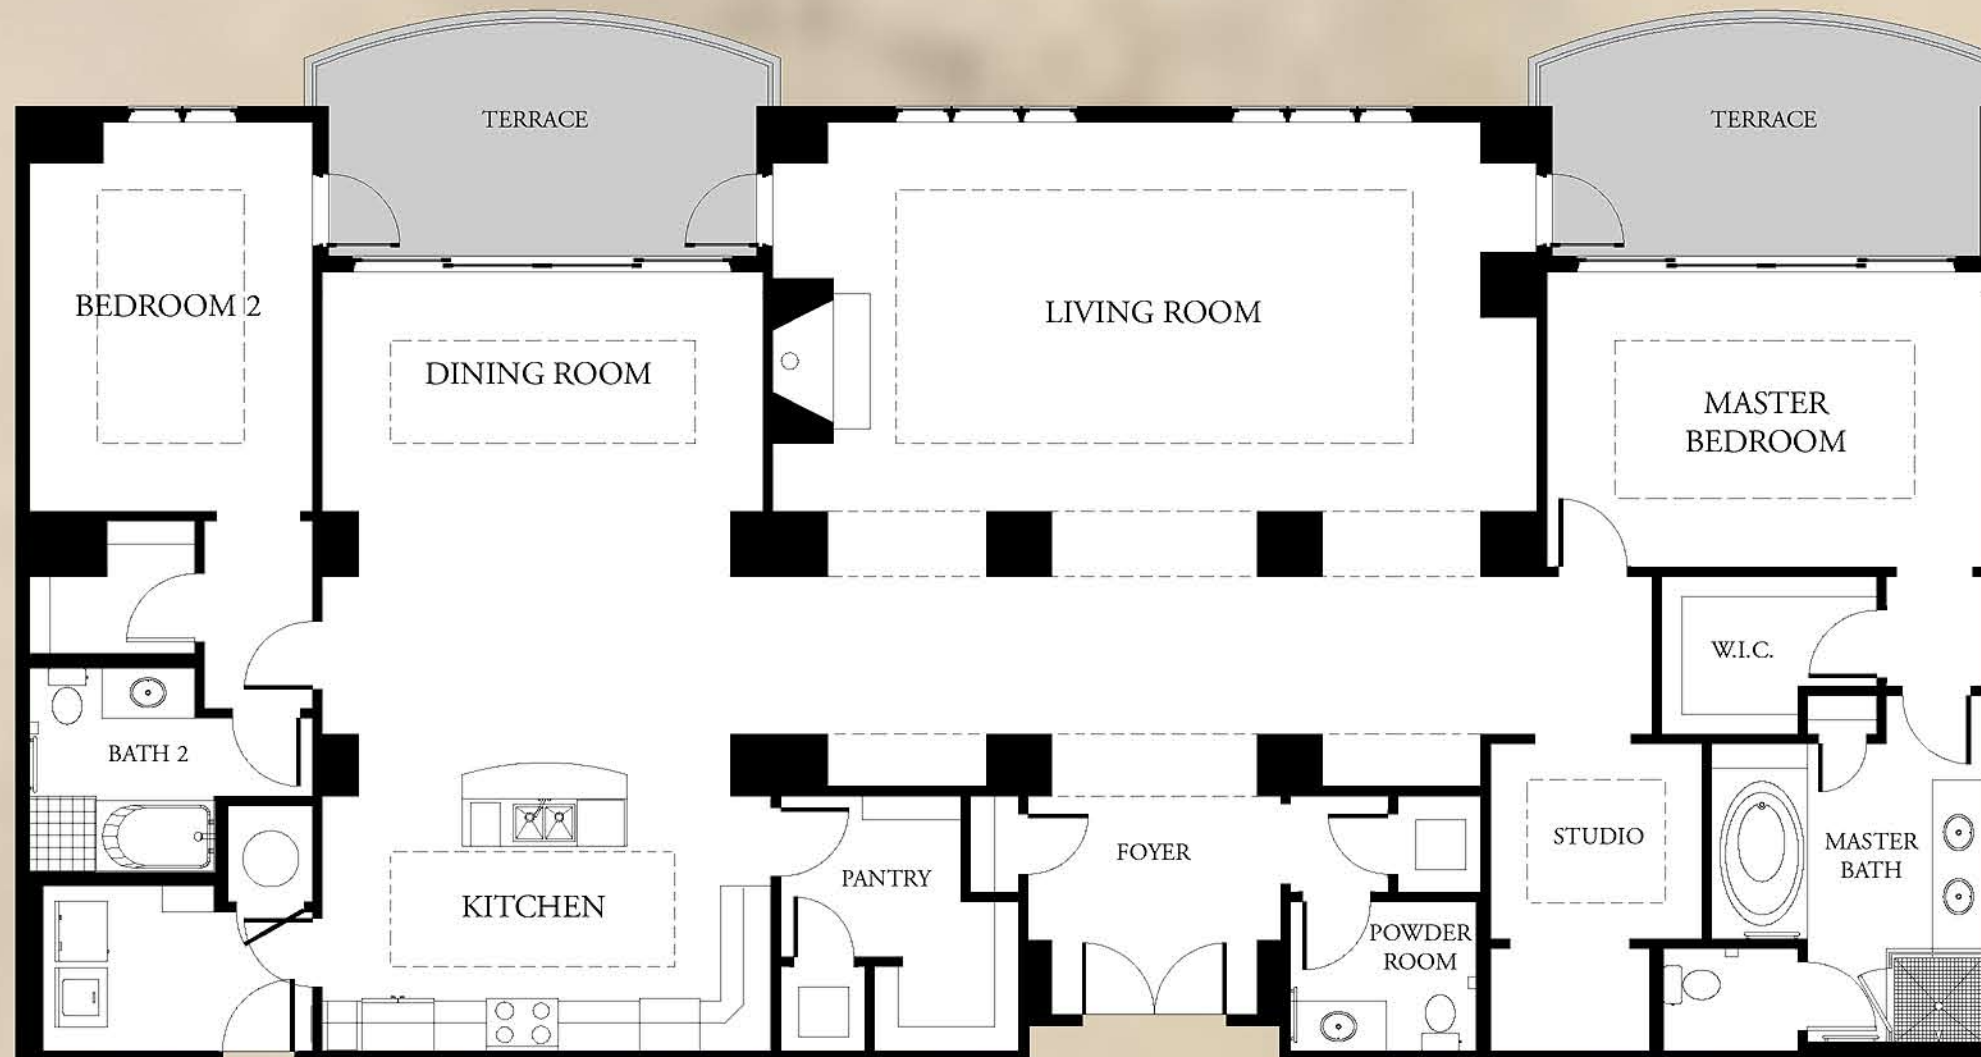

## The Melrose Residence 2 Bedroom 2-1/2 Bath + Studio

2700 Paces Ferry Rd • Atlanta, GA 30339 • 770.435.6428 • [www.aberdeenatl.com](http://www.aberdeenatl.com)

All information is believed to be accurate but is not warranted.

All dimensions are approximate and may vary due to the uniqueness of the building. The developer reserves the right to alter and/or improve the product at any time.

Marketing floorplans are for demonstration purposes only and should not be relied upon as final building plans.