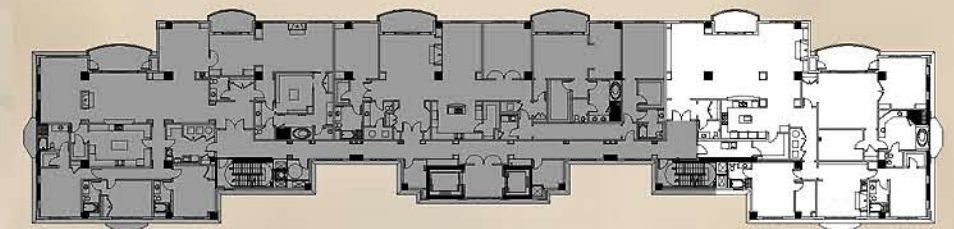

THE
ABERDEEN

The Traquair
Residence
3 Bedroom 3-1/2 Bath
+ Den

2700 Paces Ferry Rd • Atlanta, GA 30339 • 770.435.6428 • www.aberdeenatl.com

All information is believed to be accurate but is not warranted.

All dimensions are approximate and may vary due to the uniqueness of the building. The developer reserves the right to alter and/or improve the product at any time.

Marketing floorplans are for demonstration purposes only and should not be relied upon as final building plans.