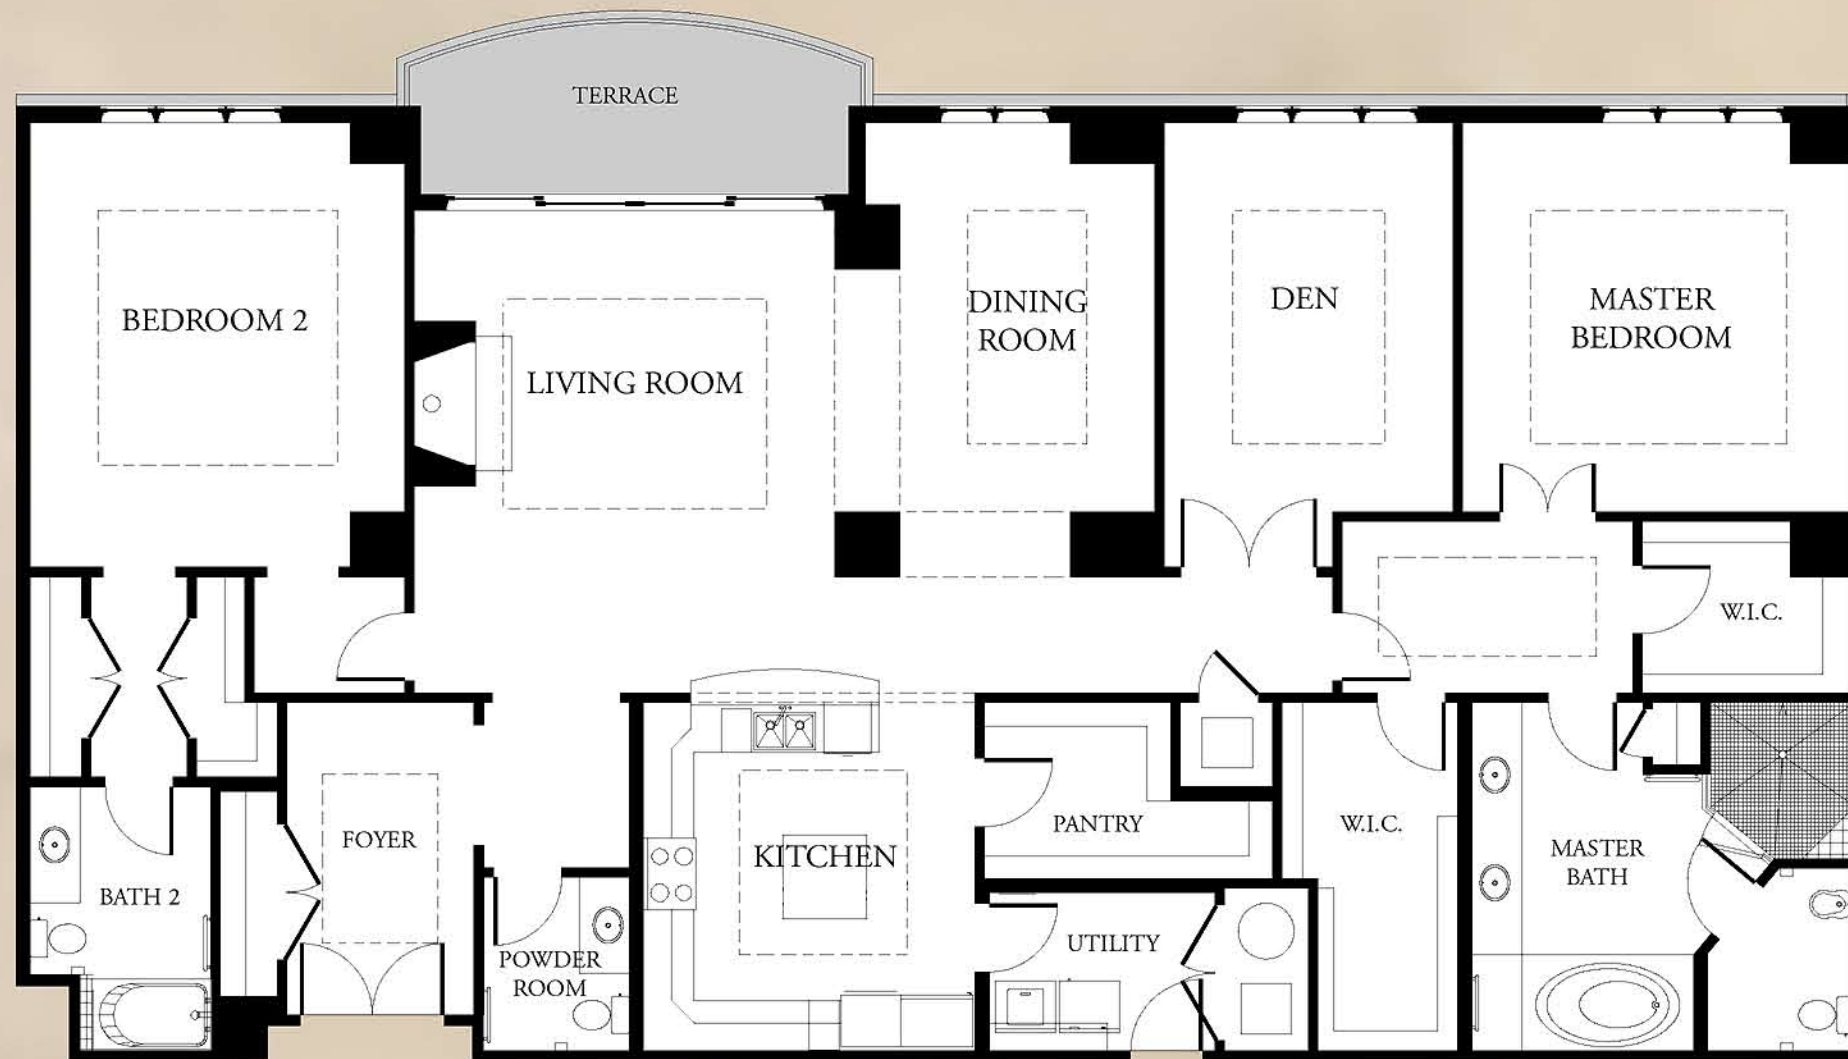

THE
ABERDEEN

The Winton
Residence
2 Bedroom 2-1/2 Bath
+ Den

2700 Paces Ferry Rd • Atlanta, GA 30339 • 770.435.6428 • www.aberdeentl.com

All information is believed to be accurate but is not warranted.

All dimensions are approximate and may vary due to the uniqueness of the building. The developer reserves the right to alter and/or improve the product at any time.

Marketing floorplans are for demonstration purposes only and should not be relied upon as final building plans.

This material shall not constitute a valid offer in any state where prior registration is required.